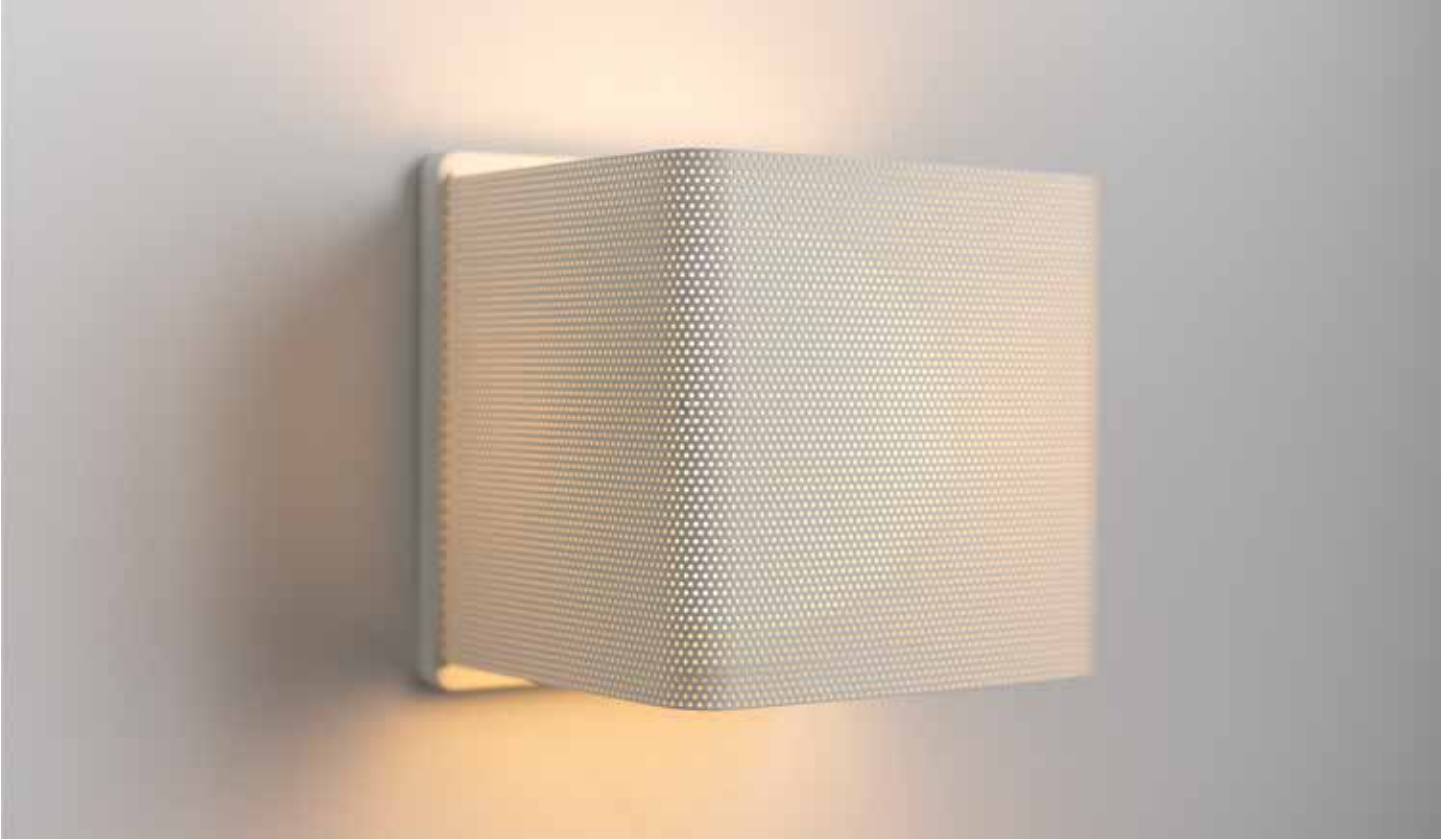

## VEIL WALL SCONCE 8

The Veil Lighting Collection utilizes perforated steel shades to obscure the fixtures source of light, creating an ever changing visual illusion. Made of hand-blown glass and perforated steel in a variety of finishes. Multiple mounting styles available.

### Colour Options

**Model** Veil Sconce 8

### Materials

Aluminum Backing Plate  
Perforated Steel Shade  
Hand Blown Glass Globe

### Dimensions

Height: 7.87"  
Width: 7.87"  
Depth: 6.57"  
Globe: 6"